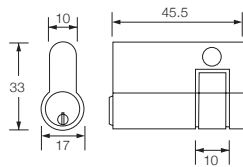

Diagram

Specification

- One side locking function
- One side emergency slot
- Dome head for easier key insertion and improved resistance against twisting the key
- Brass material

Supplied With

- 1 Single profile cylinder
- 3 brass keys

Finishing

M26D - Satin Chrome

Stock Code	Size	Packing	Weight
GC459	45mm	50 pcs	10 kgs

Model:
Profile Cylinder