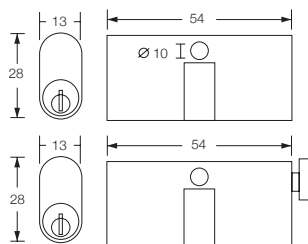

Diagram

Specification

- Double locking function
- Single locking function with thumb turn
- Brass material

Supplied With

- Double keyed profile cylinder
- Thumb turn single profile cylinder
- 3 brass keys

Finishing

M26D - Satin Chrome

Stock Code	Size	Packing	Weight
GC540	54mm	60 pcs	9.5 kgs
GC541	54mm	60 pcs	10 kgs

SIRM

Certified to ANSI/BHMA A 156.13:2005

Sirm approval, Grade 3.

Exceeds 200,000 cycles. Certification No: PC000360

Packing - Blister pack