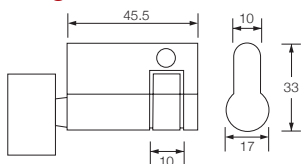

Diagram

Specification

- One side emergency slot
- One side thumb turn
- Suitable for passage
- Brass material

Supplied With

- 1 Single profile cylinder with emergency slot

Finishing

M26D - Satin Chrome

Stock Code	Size	Packing	Weight
GC455	45mm	50 pcs	9.8 kgs

Certified to ANSI/BHMA A 156.13:2005
Sirim approval, Grade 3.
Exceeds 200,000 cycles. Certification No: PC000360
Packing - Blister pack