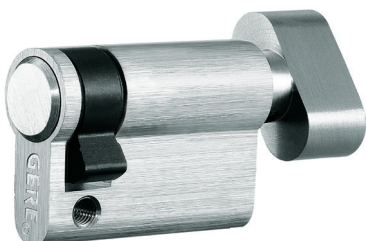

GC455

Privacy