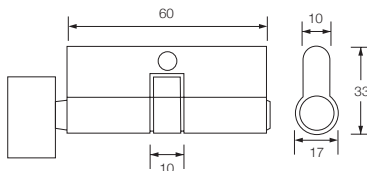

Diagram

Specification

- One side emergency slot
- One side thumb turn
- Suitable for privacy usage
- Brass material

Supplied With

- 1 thumb turn with emergency slot

Finishing

M26D - Satin Chrome

Stock Code	Size	Packing	Weight
GC602D	60mm	40 pcs	11 kgs
GC702D	70mm	40 pcs	12 kgs

Model:
Half Cylinder With Thumb Turn