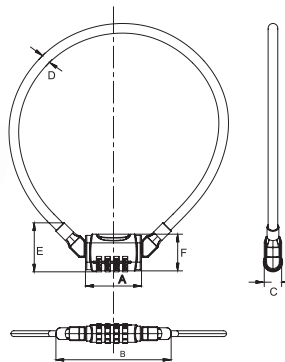

# Vehicle Lock

Model:  
**CL 32-20815**

**Diagram**

Size	mm	A	B	C	D
100mm		99.9	85.5	28	12

Stock Code	Size	Packing	Weight
CL 32-20815	100mm	20 pcs	9 kg

Model:  
**CL 32-20800**

**Diagram**

Size	mm	A	B	C	D	E	F
60mm		58	119.3	18	10	50.7	38

Stock Code	Size	Packing	Weight
CL 32-20800	60mm	20 pcs	8.5 kg

# Car Steering Lock

Model:  
**CL 32-21082**

**Diagram**

Size	mm	A	B	C	D	E	F
100mm		100	42	36	460	681	372

Stock Code	Size	Packing	Weight
CL 32-21082	100mm	6 pcs	14 kg