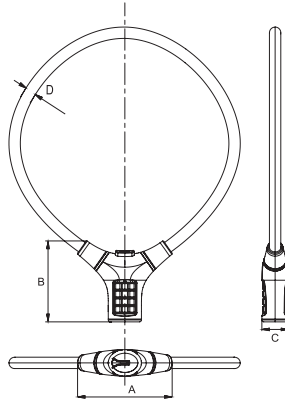

# Vehicle Lock

Model:  
**CL 32-20815**

**Diagram**

Size	mm	A	B	C	D
100mm		99.9	85.5	28	12

Stock Code	Size	Packing	Weight
CL 32-20815	100mm	20 pcs	9 kg

Model:  
**CL 32-20800**

**Diagram**

Size	mm	A	B	C	D	E	F
60mm		58	119.3	18	10	50.7	38

Stock Code	Size	Packing	Weight
CL 32-20800	60mm	20 pcs	8.5 kg

# Car Steering Lock

Model:  
**CL 32-21082**

**Diagram**

Size	mm	A	B	C	D	E	F
100mm		100	42	36	460	681	372

Stock Code	Size	Packing	Weight
CL 32-21082	100mm	6 pcs	14 kg