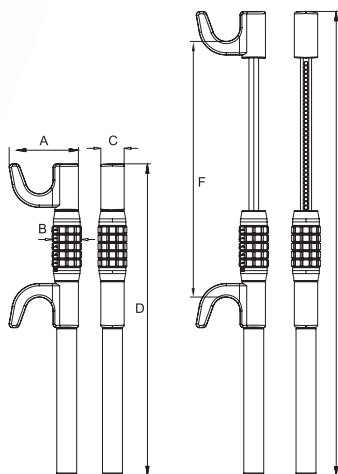

# Vehicle Lock

Model:  
**CL 32-20815**

**Diagram**

Size	mm	A	B	C	D
100mm		99.9	85.5	28	12

Stock Code	Size	Packing	Weight
CL 32-20815	100mm	20 pcs	9 kg

Model:  
**CL 32-20800**

**Diagram**

Size	mm	A	B	C	D	E	F
60mm		58	119.3	18	10	50.7	38

Stock Code	Size	Packing	Weight
CL 32-20800	60mm	20 pcs	8.5 kg

# Car Steering Lock

Model:  
**CL 32-21082**

**Diagram**

Size	mm	A	B	C	D	E	F
100mm		100	42	36	460	681	372

Stock Code	Size	Packing	Weight
CL 32-21082	100mm	6 pcs	14 kg