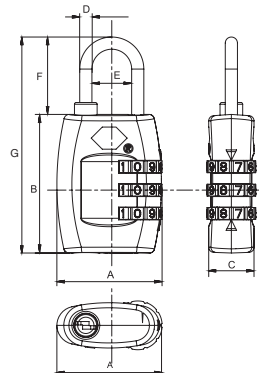

### Diagram

Size	mm	A	B	C	D	E	F	G
34mm		34	42.3	14	3.52	11.43	19.5	65.2

Stock Code	Size	Packing	Weight
CL 32-338 TSA	34mm	100 pcs	6 kg

Model:

### Diagram

Size	mm	A	B	C	D	E	F	G
30mm		30	39.8	13	3.52	11.35	19	62

Stock Code	Size	Packing	Weight
CL 32-335 TSA	30mm	100 pcs	6 kg

Model: