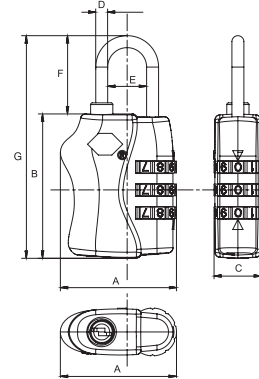

### Diagram

Size	mm	A	B	C	D	E	F	G
34mm		34	42.3	14	3.52	11.43	19.5	65.2

Stock Code	Size	Packing	Weight
CL 32-338 TSA	34mm	100 pcs	6 kg

Model:

### Diagram

Size	mm	A	B	C	D	E	F	G
30mm		30	39.8	13	3.52	11.35	19	62

Stock Code	Size	Packing	Weight
CL 32-335 TSA	30mm	100 pcs	6 kg

Model: