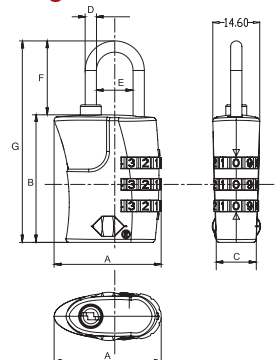

### Diagram

Size	mm	A	B	C	D	E	F	G
34mm		34	42.3	14	3.52	11.43	19.5	65.2

Stock Code	Size	Packing	Weight
CL 32-338 TSA	34mm	100 pcs	6 kg

Model:

### Diagram

Size	mm	A	B	C	D	E	F	G
30mm		30	39.8	13	3.52	11.35	19	62

Stock Code	Size	Packing	Weight
CL 32-335 TSA	30mm	100 pcs	6 kg

Model:

### Diagram

Size	mm	A	B	C	D	E	F	G
35mm		33.3	39.7	12.45	3.52	11.35	19.5	62.7

Stock Code	Size	Packing	Weight
CL 32-359 TSA	35mm	100 pcs	6kg