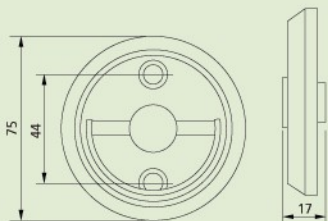

# Stainless Steel Recessed Cup Handle

G CH002 100 sets/ctn