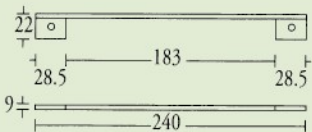

# Solid Brass Mortise Lock Rebated Part

Code: GRP240-M26D