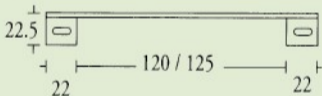

# Solid Brass Mortise Lock Rebated Part

Code: GRP168-M26D