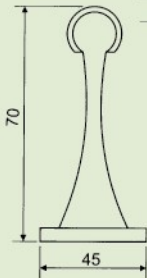

Solid Brass Magnetic Door Holder

GDH-M26D

Also Available:

- AC GDH-M11

- SNP GDH-M26D

- AB GDH-M5

- PB GDH-M3