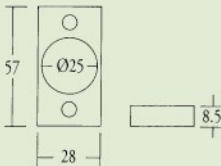

Solid Brass Cylinder Lock Rebated Part

Code: GRP28-M26D