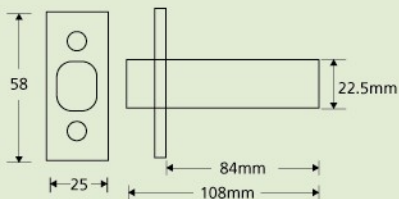

Solid Brass Adjustable Latch

60mm/70mm