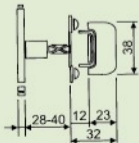

# Privacy Lock W/Indicator 304

GIB001-M26D

4-3.5mm

4-3.5mm