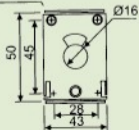

# Privacy Lock W/Indicator 304

GIB001-M26D

4-3.5mm

4-3.5mm