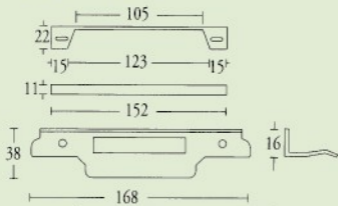

Mortise Lock Rebated Part

Code: GRPP-170