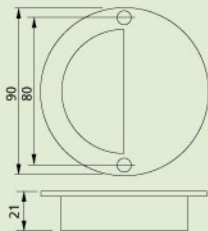

Circle Furniture Handle (Stainless Steel)

G FH0020 100/ctn