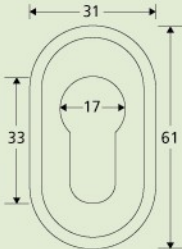

# ESCUTCHEON (Stainless Steel)

M26D