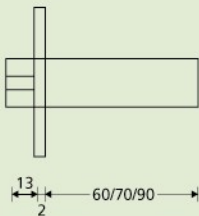

Cylindrical Latch

60mm/70mm/80mm/85mm/90mm/95mm/125mm