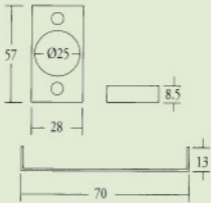

Cylinder Lock Rebated Part

Code: GRPP-30