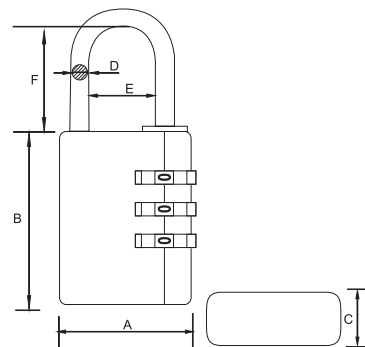

Diagram

Stock Code	Size	mm	A	B	C	D	E	F
CL 32203D	20mm		21	29	10	3	9	22
CL 32204D	20mm		21	35	10	3	9	22
CL 32303D	30mm		28	42	12.5	5	13	26
CL 32404D	40mm		38	49	13	6.2	19	30
CL 32504D	50mm		50	52	15	8	27	42

Stock Code	Size	Packing	Weight
CL 32203D	20mm	240 pcs	18 kgs
CL 32204D	20mm	240 pcs	19 kgs
CL 32303D	30mm	240 pcs	20 kgs
CL 32404D	40mm	240 pcs	22 kgs
CL 32504D	50mm	120 pcs	20 kgs