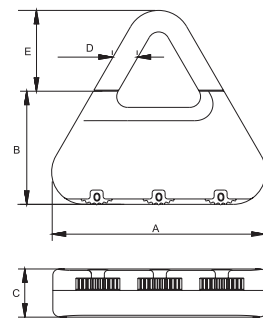

TSA Series Luggage Lock

Model:
CL 32-21100 TSA

Specification

- ABS material
- Help The TSA ensure safe and secure air travel
- Up to date with the latest regulations in locking checked baggage
- Each Travel Sentry™ certified lock includes a special ID mark alerting the TSA they can open this lock without breaking it
- Each lock contains a special TSA code
- The TSA are able to use the codes and special tools to open and relock your luggage after inspection

Diagram

Size	mm	A	B	C	D
34mm		34	46	13	3

Stock Code	Size	Packing	Weight
CL 32-21100 TSA	34mm	100 pcs	6 kg

Luggage Lock

Model:
CL 32363D

Diagram

Size	mm	A	B	C	D	E
36mm		36	24.5	12	4	17

Stock Code	Size	Packing	Weight
CL 32363D	36mm	100 pcs	5 kgs

Model:
CL 32203D CL 32404D
CL 32204D CL 32504D
CL 32303D

Diagram

Stock Code	Size	mm	A	B	C	D	E	F
CL 32203D	20mm		21	29	10	3	9	22
CL 32204D	20mm		21	35	10	3	9	22
CL 32303D	30mm		28	42	12.5	5	13	26
CL 32404D	40mm		38	49	13	6.2	19	30
CL 32504D	50mm		50	52	15	8	27	42

Stock Code	Size	Packing	Weight
CL 32203D	20mm	240 pcs	18 kgs
CL 32204D	20mm	240 pcs	19 kgs
CL 32303D	30mm	240 pcs	20 kgs
CL 32404D	40mm	240 pcs	22 kgs
CL 32504D	50mm	120 pcs	20 kgs