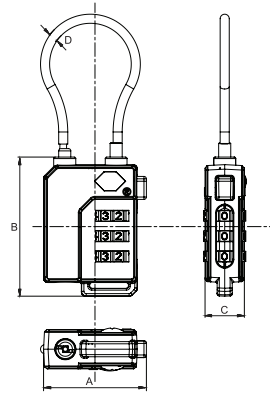

Diagram

Size	mm	A	B	C	D
34mm		34	46	13	3

Stock Code	Size	Packing	Weight
CL 32-21100 TSA	34mm	100 pcs	6 kg