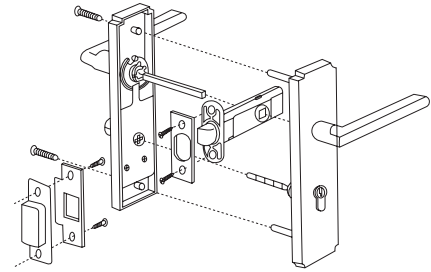

Installation

Model: