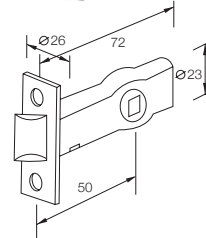

### Specification

- Suitable for exterior and interior wooden door
- Handle material: zinc alloy
- Key: 3 Brass Keys
- Door thickness: 32-45mm
- Backset: 50mm
- Completely reversible

### 50mm Backset