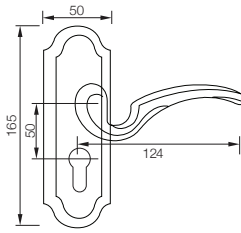

# Tubular Function Lever Set

Model:

## GS 8231

Diagram

### Specification

- Suitable for exterior and interior wooden door
- Handle material: zinc alloy
- Key: 3 Brass Keys
- Door thickness: 32-45mm
- Backset: 50mm
- Completely reversible

### 50mm Backset