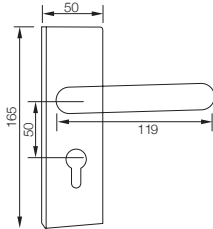

### Specification

- Suitable for exterior and interior wooden door
- Handle material: zinc alloy
- Key: 3 Brass Keys
- Door thickness: 32-45mm
- Backset: 50mm
- Completely reversible

### 50mm Backset