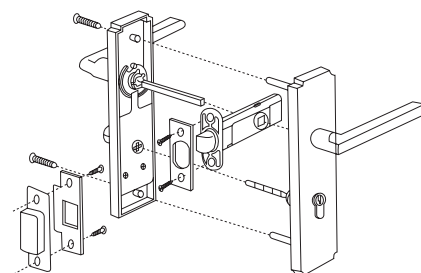

Installation

Model: