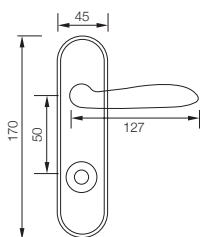

Tubular Function Lever Set

Model:

GS 8423

Specification

- Suitable for exterior and interior wooden door
- Handle material: zinc alloy
- Key: 3 Brass Keys
- Door thickness: 32-45mm
- Backset: 50mm
- Completely reversible

Finishing

- **M5** - Antique Brass
- **M26D** - Satin Chrome
- **PVD** - Physical Vapor Deposition

Function

- Entrance
- Privacy

Installation

Model:

GS 10236

50mm Backset

Cylinder

Model:

GS 10317

Diagram

Packing - Box pack

Stock Code	Packing	Weight
GS 8423	12 sets	18 kgs
GS 10236	12 sets	18 kgs
GS 10317	12 sets	18 kgs