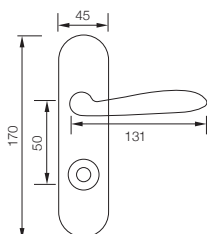

### Specification

- Suitable for exterior and interior wooden door
- Handle material: zinc alloy
- Key: 3 Brass Keys
- Door thickness: 32-45mm
- Backset: 50mm
- Completely reversible

## GS 10236

Diagram

### 50mm Backset