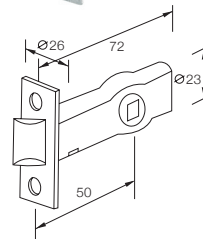

### Specification

- Suitable for exterior and interior wooden door
- Handle material: zinc alloy
- Key: 3 Brass Keys
- Door thickness: 32-45mm
- Backset: 50mm
- Completely reversible

## GS 10236

Diagram

### 50mm Backset