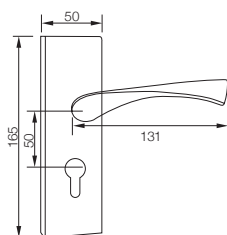

# Tubular Function Lever Set

Model:

## GS 8423

Diagram

### Specification

- Suitable for exterior and interior wooden door
- Handle material: zinc alloy
- Key: 3 Brass Keys
- Door thickness: 32-45mm
- Backset: 50mm
- Completely reversible

### 50mm Backset